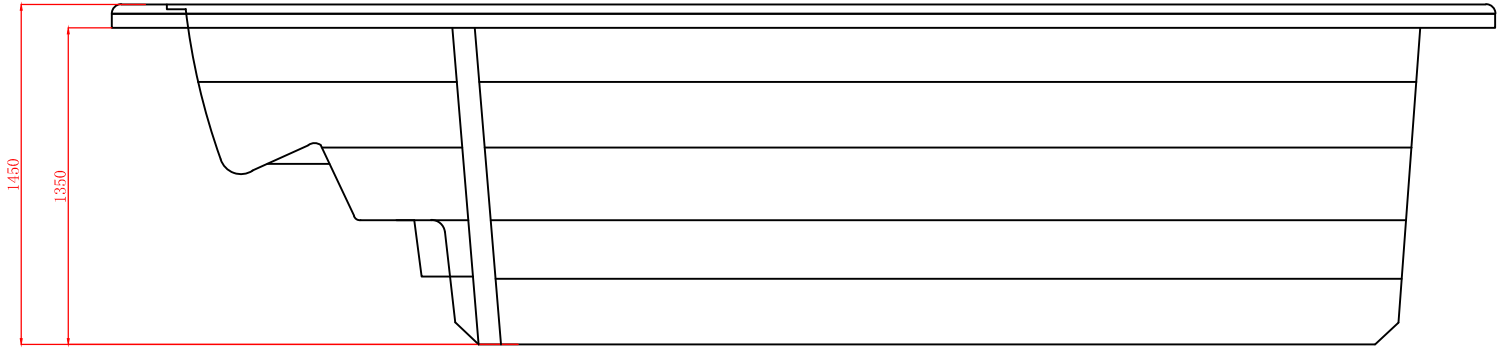

Dallas59

Product size: 5900x2250x1540mm

The cylinder surface

Rivers jet pen hole location map

Item	name	hole size	number	Item	name	hole size	number
1	2" direcional jet	ø38	10	2	2" rotate jet	ø38	0
3	2.5" direcional jet	ø44	4	4	2.5" double roto jet	ø44	2
5	3.5" direcional jet	ø55	0	6	3.5" roto jet	ø55	0
7	3.5" double roto jet	ø55	3	8	4" roto jet	ø65	0
9	4" double roto jet	ø65	0	10	rivers jet		4
11	5" multi-port double roto jet	ø95	0	12	3" suction	ø110	6
13	200GPM suction	ø85	2	14	drain (90GPM)	ø60	0
15	air regulator	ø41	5	16	water controler	ø56	0
17	LED light	ø95	1	18	Water diversion valve	ø80	0
19	aromatherapy	ø44	0	20	control panel	By request	1
21	filter	ø170	0	22	skimming tool	By request	1
23	circulation jets	ø32	3	24	Dragon drain	ø30	1