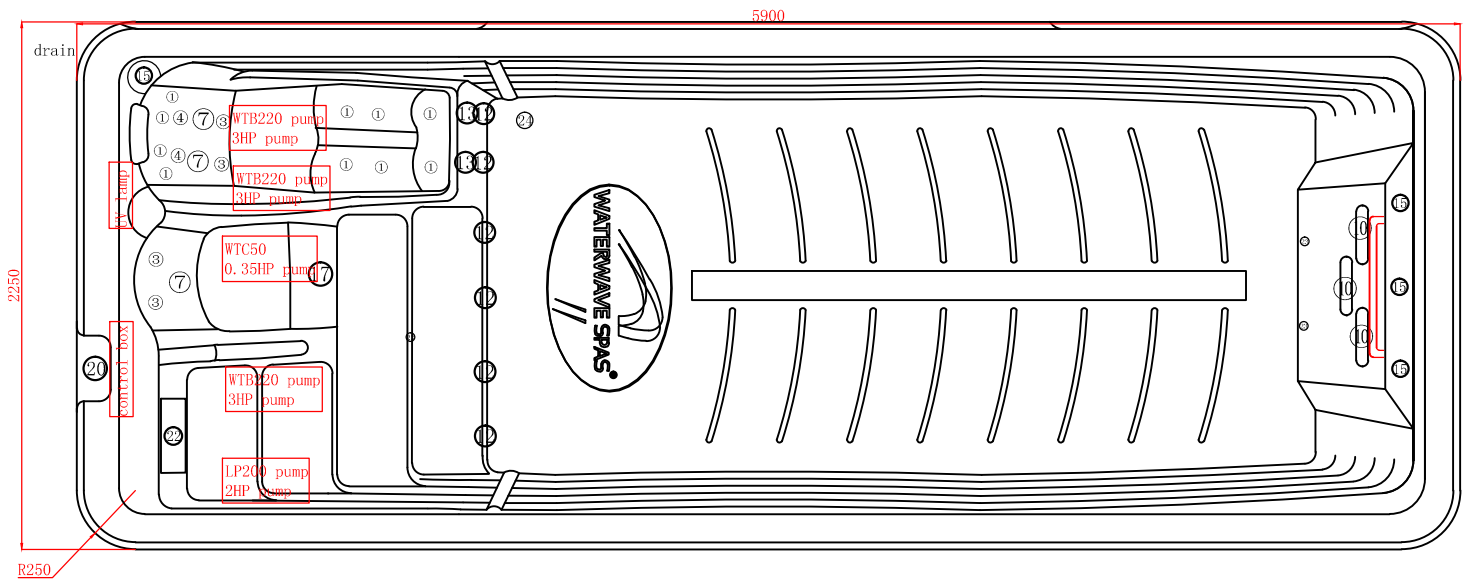

Dallas59

Product size: 5900x2250x1540mm

The cylinder surface

Rivers jet pen hole location map

Item	name	hole size	number	Item	name	hole size	number
1	2" direcional jet	ø38	10	2	2" rotate jet	ø38	0
3	2.5" direcional jet	ø44	4	4	2.5" double roto jet	ø44	2
5	3.5" direcional jet	ø55	0	6	3.5" roto jet	ø55	0
7	3.5" double roto jet	ø55	3	8	4" roto jet	ø65	0
9	4" double roto jet	ø65	0	10	rivers jet		4
11	5" multi-port double roto jet	ø95	0	12	3" suction	ø110	6
13	200GPM suction	ø85	2	14	drain (90GPM)	ø60	0
15	air regulator	ø41	5	16	water controler	ø56	0
17	LED light	ø95	1	18	Water diversion valve	ø80	0
19	aromatherapy	ø44	0	20	control panel	By request	1
21	filter	ø170	0	22	skimming tool	By request	1
23	circulation jets	ø32	3	24	Dragon drain	ø30	1