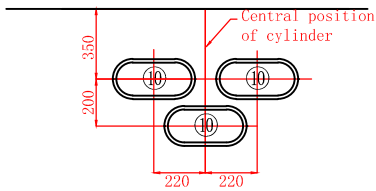

Dallas59

Product size: 5900x2250x1540mm

The cylinder surface

Rivers jet pen hole location map

Item	name	hole size	number	Item	name	hole size	number
1	2" direcional jet	ø38	10	2	2" rotate jet	ø38	0
3	2.5" direcional jet	ø44	4	4	2.5" double roto jet	ø44	2
5	3.5" direcional jet	ø55	0	6	3.5" roto jet	ø55	0
7	3.5" double roto jet	ø55	3	8	4" roto jet	ø65	0
9	4" double roto jet	ø65	0	10	rivers jet		4
11	5" multi-port double roto jet	ø95	0	12	3" suction	ø110	6
13	200GPM suction	ø85	2	14	drain (90GPM)	ø60	0
15	air regulator	ø41	5	16	water controler	ø56	0
17	LED light	ø95	1	18	Water diversion valve	ø80	0
19	aromatherapy	ø44	0	20	control panel	By request	1
21	filter	ø170	0	22	skimming tool	By request	1
23	circulation jets	ø32	3	24	Dragon drain	ø30	1