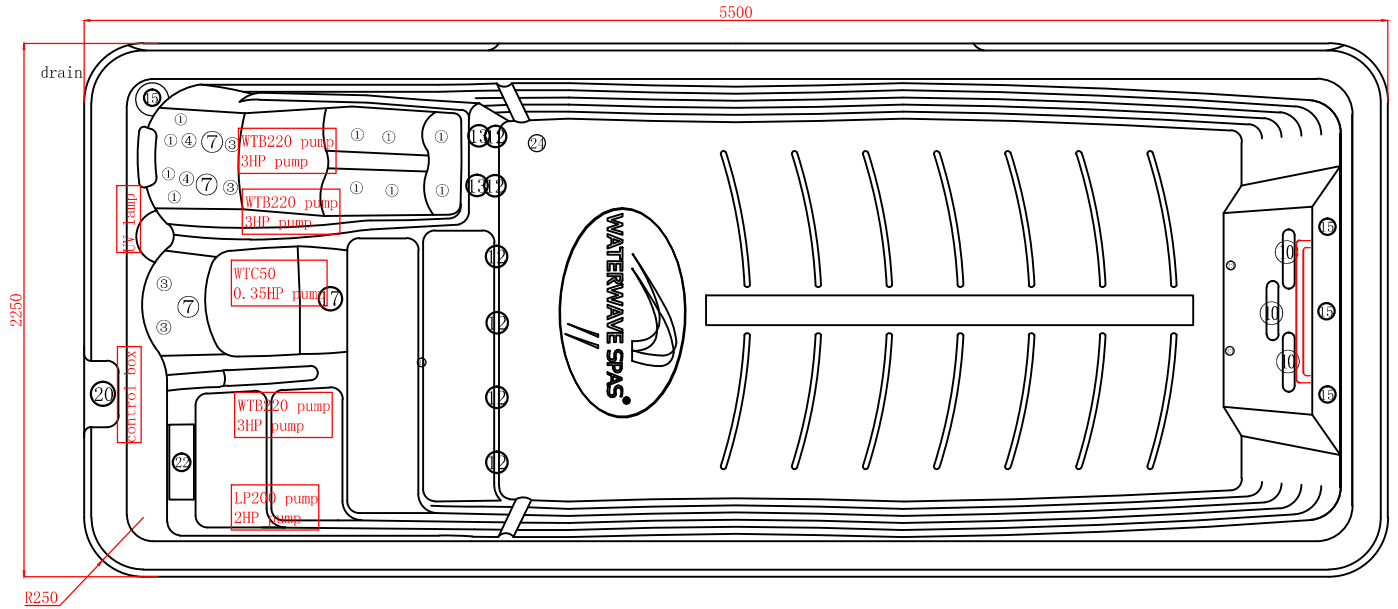

Dallas55

Product size: 5500x2250x1540mm

The cylinder surface

Rivers jet pen hole location map

Item	name	hole size	number	Item	name	hole size	number
1	2" directionel jet	ø38	10	2	2"rotare jet	ø38	0
3	2.5" directionel jet	ø44	4	4	2.5" double roto jet	ø44	2
5	3.5" directionel jet	ø55	0	6	3.5" roto jet	ø55	0
7	3.5" double roto jet	ø55	3	8	4" roto jet	ø65	0
9	4" double roto jet	ø65	0	10	rivers jet		4
11	5" multi-port double roto jet	ø95	0	12	3" suction	ø110	6
13	200GPM suction	ø85	2	14	drain (90GPM)	ø60	0
15	air regulator	ø44	5	16	water controler	ø56	0
17	LED light	ø95	1	18	Water diversion valve	ø80	0
19	aromatherapy	ø44	0	20	control panel	By request	1
21	filter	ø170	0	22	skimming tool	By request	1
23	circulation jets	ø32	3	24	Dragon drain	ø30	1