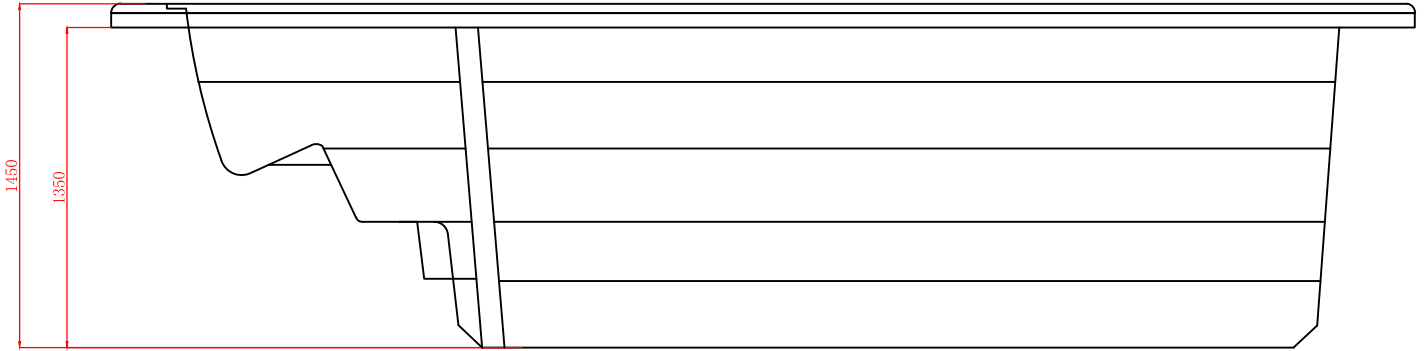

Dallas55

Product size: 5500x2250x1540mm

The cylinder surface

Rivers jet pen hole location map

Item	name	hole size	number	Item	name	hole size	number
1	2" directionel jet	ø38	10	2	2"rotare jet	ø38	0
3	2.5" directionel jet	ø44	4	4	2.5" double roto jet	ø44	2
5	3.5" directionel jet	ø55	0	6	3.5" roto jet	ø55	0
7	3.5" double roto jet	ø55	3	8	4" roto jet	ø65	0
9	4" double roto jet	ø65	0	10	rivers jet		4
11	5" multi-port double roto jet	ø95	0	12	3" suction	ø110	6
13	200GPM suction	ø85	2	14	drain (90GPM)	ø60	0
15	air regulator	ø44	5	16	water controler	ø56	0
17	LED light	ø95	1	18	Water diversion valve	ø80	0
19	aromatherapy	ø44	0	20	control panel	By request	1
21	filter	ø170	0	22	skimming tool	By request	1
23	circulation jets	ø32	3	24	Dragon drain	ø30	1