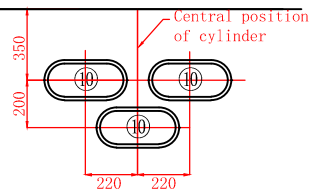

Dallas55

Product size: 5500x2250x1540mm

The cylinder surface

Rivers jet pen hole location map

Item	name	hole size	number	Item	name	hole size	number
1	2" directionel jet	ø38	10	2	2"rotare jet	ø38	0
3	2.5" directionel jet	ø44	4	4	2.5" double roto jet	ø44	2
5	3.5" directionel jet	ø55	0	6	3.5" roto jet	ø55	0
7	3.5" double roto jet	ø55	3	8	4" roto jet	ø65	0
9	4" double roto jet	ø65	0	10	rivers jet		4
11	5" multi-port double roto jet	ø95	0	12	3" suction	ø110	6
13	200GPM suction	ø85	2	14	drain (90GPM)	ø60	0
15	air regulator	ø44	5	16	water controler	ø56	0
17	LED light	ø95	1	18	Water diversion valve	ø80	0
19	aromatherapy	ø44	0	20	control panel	By request	1
21	filter	ø170	0	22	skimming tool	By request	1
23	circulation jets	ø32	3	24	Dragon drain	ø30	1