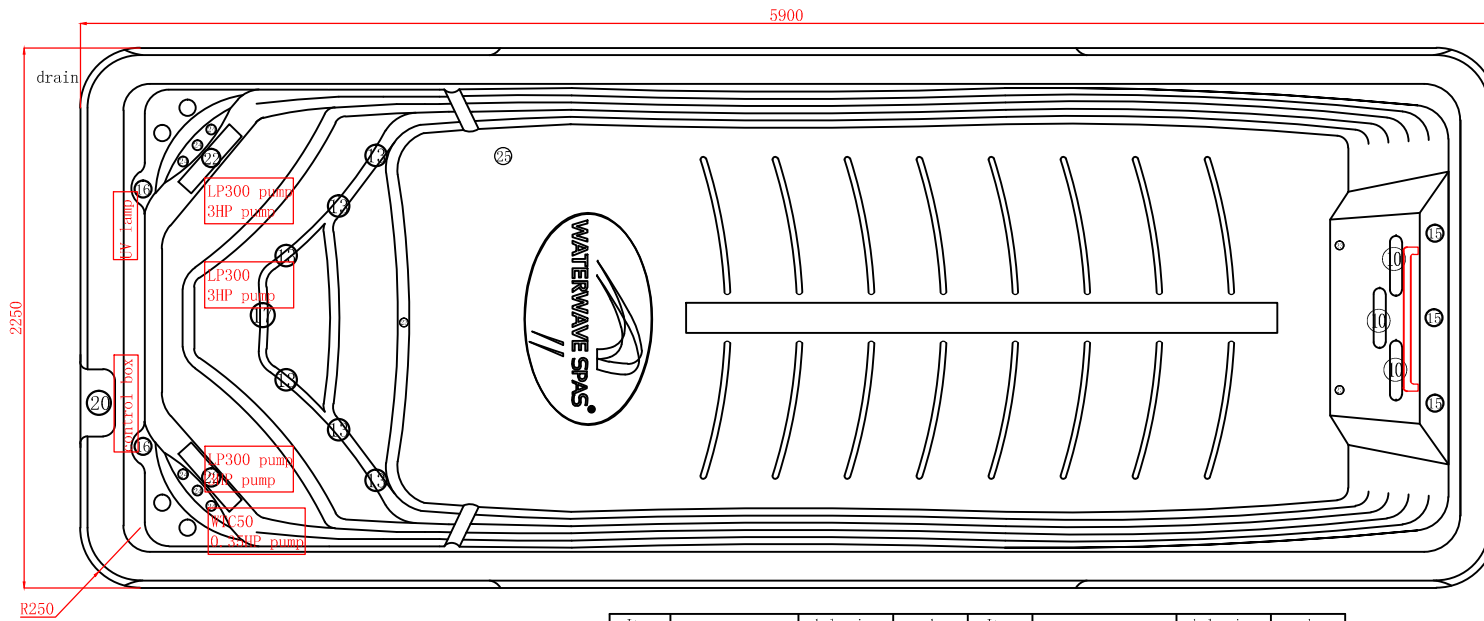

Atna59

Product size: 5900x2250x1540mm

Rivers jet pen hole location map

Item	name	hole size	number	Item	name	hole size	number
1	2"directional jet	Ø38	0	2	2"rotare jet	Ø38	0
3	2.5 directional jet	Ø44	0	4	2.5 double roto jet	Ø44	0
5	3.5 directional jet	Ø55	0	6	3.5"roto jet	Ø55	0
7	3.5 double roto jet	Ø55	0	8	4"roto jet	Ø65	0
9	4 double roto jet	Ø65	0	10	rivers jet		3
11	5 multi-port double roto jet	Ø95	0	12	air jet	Ø30	0
13	200GPM suction	Ø85	6	14	drain (90GPM)	Ø60	0
15	air regulator	Ø14	3	16	water controller	Ø56	2
17	LED light	Ø95	1	18	Water diversion valve	Ø80	0
19	aromatherapy	Ø14	0	20	control panel	By request	1
21	filter	Ø170	0	22	skimming tool	By request	2
23	circulation jets	Ø32	3	24	Water jet nozzle	Ø38	6
25	Dragon drain	Ø30	1				