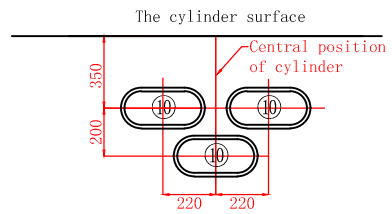

Atna59

Product size: 5900x2250x1540mm

Rivers jet pen hole location map

Item	name	hole size	number	Item	name	hole size	number
1	2"directional jet	Ø38	0	2	2"rotare jet	Ø38	0
3	2.5 directional jet	Ø44	0	4	2.5 double roto jet	Ø44	0
5	3.5 directional jet	Ø55	0	6	3.5"roto jet	Ø55	0
7	3.5 double roto jet	Ø55	0	8	4"roto jet	Ø65	0
9	4 double roto jet	Ø65	0	10	rivers jet		3
11	5 multi-port double roto jet	Ø95	0	12	air jet	Ø30	0
13	200GPM suction	Ø85	6	14	drain (90GPM)	Ø60	0
15	air regulator	Ø14	3	16	water controller	Ø56	2
17	LED light	Ø95	1	18	Water diversion valve	Ø80	0
19	aromatherapy	Ø14	0	20	control panel	By request	1
21	filter	Ø170	0	22	skimming tool	By request	2
23	circulation jets	Ø32	3	24	Water jet nozzle	Ø38	6
25	Dragon drain	Ø30	1				