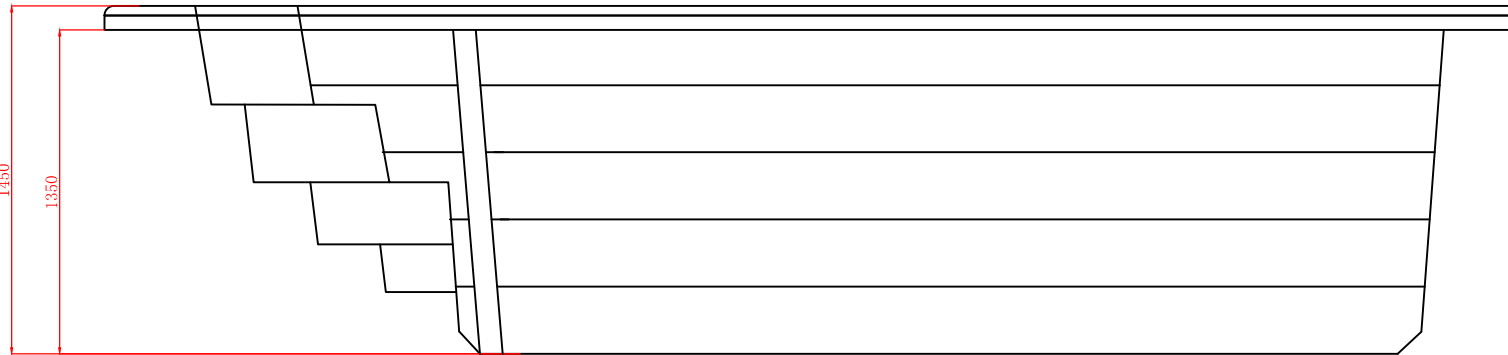

Atna59

Product size: 5900x2250x1540mm

Rivers jet pen hole location map

Item	name	hole size	number	Item	name	hole size	number
1	2"directional jet	Ø38	0	2	2"rotare jet	Ø38	0
3	2.5 directional jet	Ø44	0	4	2.5 double roto jet	Ø44	0
5	3.5 directional jet	Ø55	0	6	3.5"roto jet	Ø55	0
7	3.5 double roto jet	Ø55	0	8	4"roto jet	Ø65	0
9	4 double roto jet	Ø65	0	10	rivers jet		3
11	5 multi-port double roto jet	Ø95	0	12	air jet	Ø30	0
13	200GPM suction	Ø85	6	14	drain (90GPM)	Ø60	0
15	air regulator	Ø14	3	16	water controller	Ø56	2
17	LED light	Ø95	1	18	Water diversion valve	Ø80	0
19	aromatherapy	Ø14	0	20	control panel	By request	1
21	filter	Ø170	0	22	skimming tool	By request	2
23	circulation jets	Ø32	3	24	Water jet nozzle	Ø38	6
25	Dragon drain	Ø30	1				