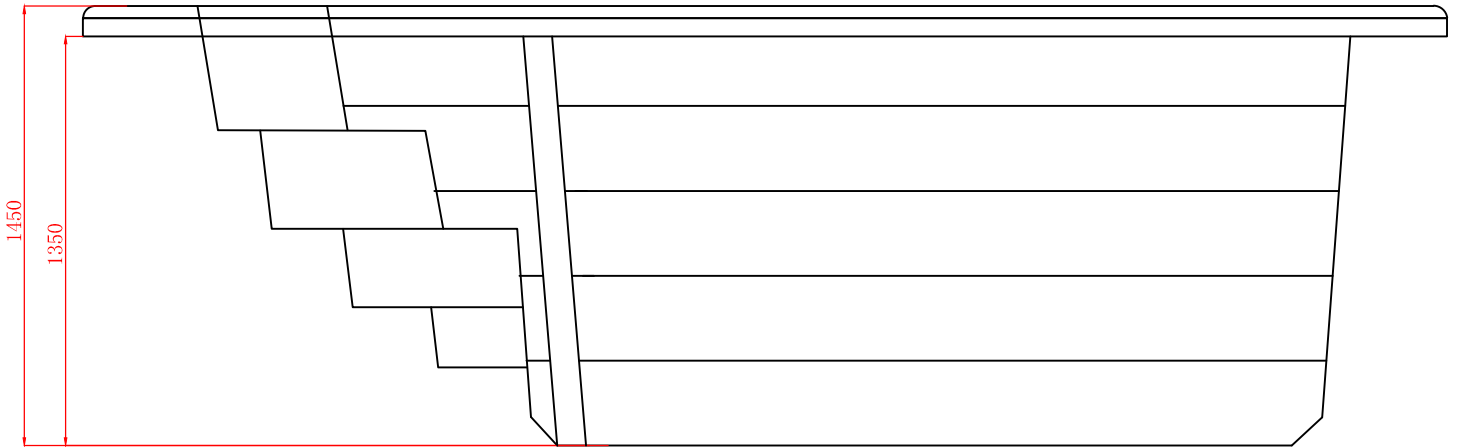

Atna45

Product size: 4500x2250x1540mm

Rivers jet pen hole location map

Item	name	hole size	number	Item	name	hole size	number
1	2" diretionel jet	ø38	0	2	2" rotate jet	ø38	0
3	2.5" diretionel jet	ø44	0	4	2.5" double roto jet	ø44	0
5	3.5" diretionel jet	ø55	0	6	3.5" roto jet	ø55	0
7	3.5" double roto jet	ø55	0	8	4" roto jet	ø65	0
9	4" double roto jet	ø65	0	10	rivers jet		3
11	5" multi-port double roto jet	ø95	0	12	air jet	ø30	0
13	200GPM suction	ø85	6	14	drain (90GPM)	ø60	0
15	air regulator	ø44	3	16	water controler	ø56	2
17	LED light	ø95	1	18	Water diversion valve	ø80	0
19	aromatherapy	ø44	0	20	control panel	By request	1
21	filter	ø170	0	22	skimming tool	By request	2
23	cirulation jets	ø32	3	24	Water jet nozzle	ø38	6
25	Dragon drain	ø30	1				