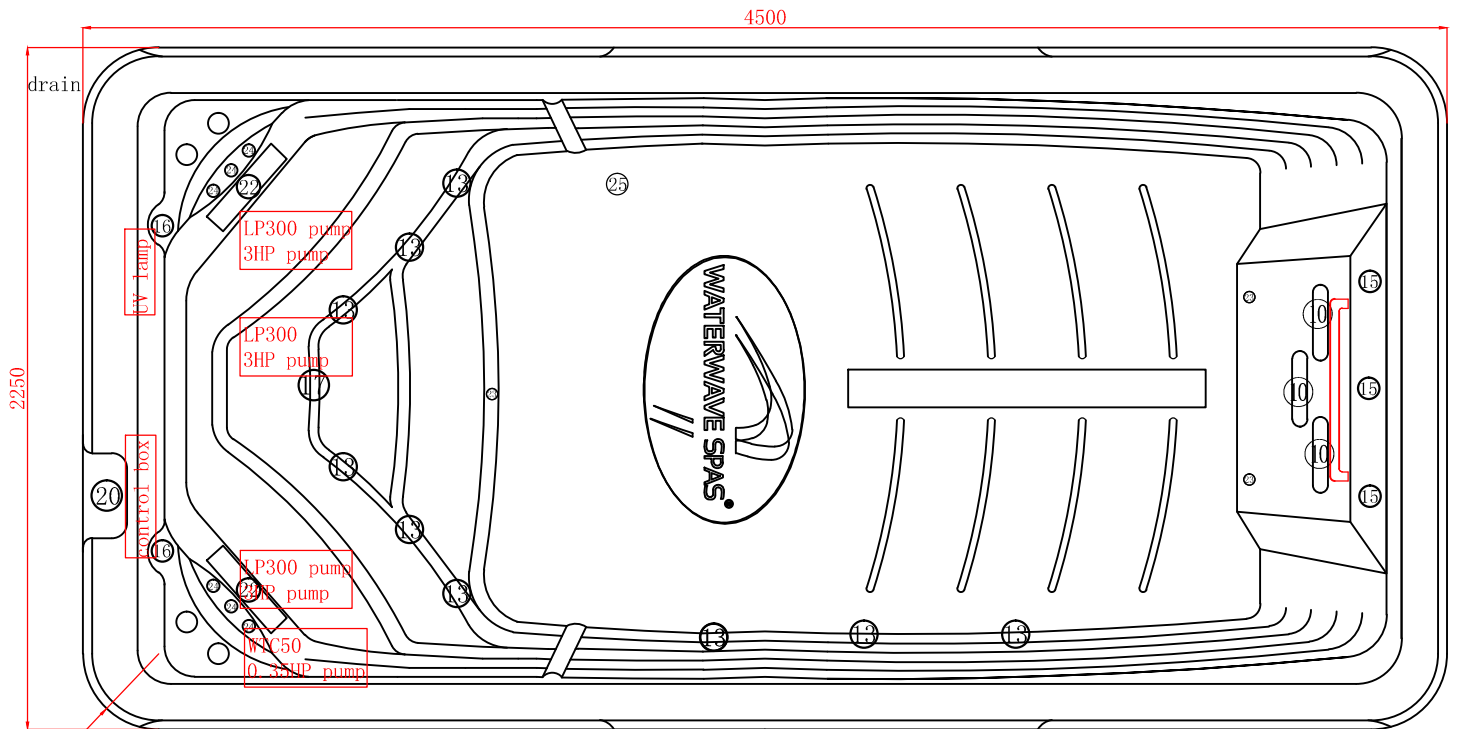

Atna45

Product size: 4500x2250x1540mm

Rivers jet pen hole location map

Item	name	hole size	number	Item	name	hole size	number
1	2" diretionel jet	ø38	0	2	2" rotate jet	ø38	0
3	2.5" diretionel jet	ø44	0	4	2.5" double roto jet	ø44	0
5	3.5" diretionel jet	ø55	0	6	3.5" roto jet	ø55	0
7	3.5" double roto jet	ø55	0	8	4" roto jet	ø65	0
9	4" double roto jet	ø65	0	10	rivers jet		3
11	5" multi-port double roto jet	ø95	0	12	air jet	ø30	0
13	200GPM suction	ø85	6	14	drain (90GPM)	ø60	0
15	air regulator	ø44	3	16	water controler	ø56	2
17	LED light	ø95	1	18	Water diversion valve	ø80	0
19	aromatherapy	ø44	0	20	control panel	By request	1
21	filter	ø170	0	22	skimming tool	By request	2
23	cirulation jets	ø32	3	24	Water jet nozzle	ø38	6
25	Dragon drain	ø30	1				