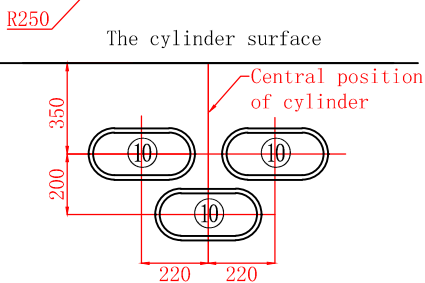

Atna45

Product size: 4500x2250x1540mm

Rivers jet pen hole location map

Item	name	hole size	number	Item	name	hole size	number
1	2" diretionel jet	ø38	0	2	2" rotate jet	ø38	0
3	2.5" diretionel jet	ø44	0	4	2.5" double roto jet	ø44	0
5	3.5" diretionel jet	ø55	0	6	3.5" roto jet	ø55	0
7	3.5" double roto jet	ø55	0	8	4" roto jet	ø65	0
9	4" double roto jet	ø65	0	10	rivers jet		3
11	5" multi-port double roto jet	ø95	0	12	air jet	ø30	0
13	200GPM suction	ø85	6	14	drain (90GPM)	ø60	0
15	air regulator	ø44	3	16	water controler	ø56	2
17	LED light	ø95	1	18	Water diversion valve	ø80	0
19	aromatherapy	ø44	0	20	control panel	By request	1
21	filter	ø170	0	22	skimming tool	By request	2
23	cirulation jets	ø32	3	24	Water jet nozzle	ø38	6
25	Dragon drain	ø30	1				